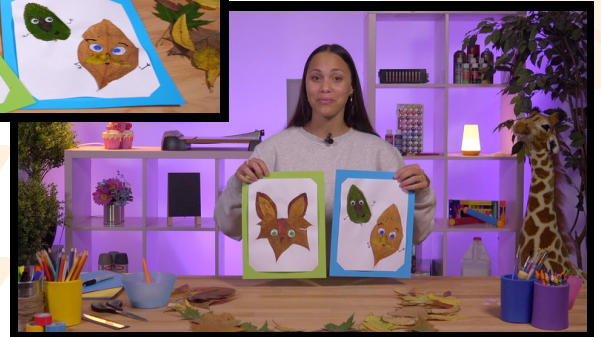

**I WAS MADE BY  
GOD!**

# **CREATING LEAF PEOPLE**

Creating leaf 'people' is easy and fun! Follow the instructions to make your own! Remember, you were created by God with much love and care!

## **INSTRUCTIONS:**

1. Prepare a sheet of paper to be your background (use two different coloured pieces to create a frame by making the inside sheet smaller)
2. Assemble your leaves in the shape you want (try lots of different leaves and positions!)
3. Once you're happy with your leaf person, glue them to the paper (don't use too much glue)
4. Add your googly eyes and draw a mouth or smile
5. Done!